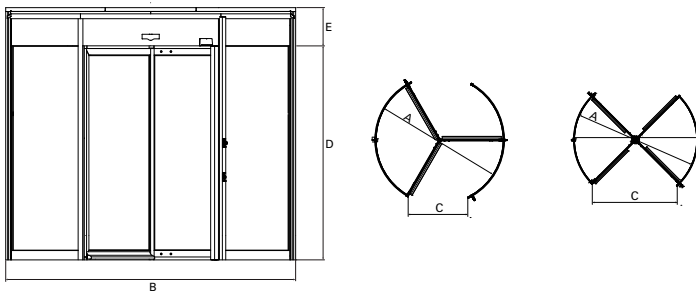

* Only with collapsible door set option. Requirements are subject to local regulations

an open passage way. Alternatively the Tourniket can be unlocked by pushing the emergency open button in the door. (Escape route requirements are subject to local regulations).

Autofolding Tourniket

When disabled access is required in a small entryway, the Autofolding Tourniket can provide a solution. This three wing revolving door is available in diameters ranging from 2400–3800 mm. For more information visit our website: www.boonedam.com.

Burglary Resistance

An approved class 3 burglary resistance package is available including burglary resistant laminated glass, special locking and reinforced profiles. This system was developed and tested in compliance with the applicable European standards and is certified by the Notified Body.

Emergency Egress

If equipped with a collapsible door set, the Tourniket can be installed in an emergency exit. In case of a power failure or fire alarm the door set will unlock automatically and the door wings can be collapsed together to create

Technical Specifications

Power Supply:	200-240 VAC, 50/60 Hz
Motor:	AC motor, 3-phase
Power Consumption	
Operating:	150W
Stationary:	75W
Ambient Temperature:	-20°C to +50°C
Fuse:	External Power supply fused with 16A slow