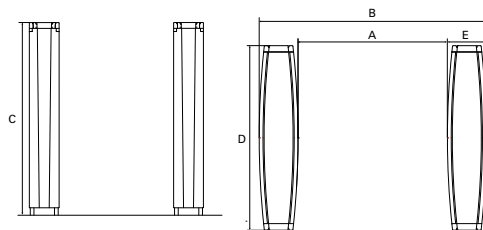

Customisation

The Speedlane Open is available in a wide variety of colour options. Whether making a statement, fitting with corporate identity colours or creating a harmonious interior design, the Speedlane Open can be customised to the latest design trends, offering the opportunity to blend-in or stand-out from its surroundings.

BoonTouch

The BoonTouch is a universal control panel which can be used to operate the Speedlane Open remotely, from a reception area or security desk. It is able to operate any combination of up to six security access solutions. With a user friendly interface, the BoonTouch allows for the control of individual lanes, multiple lanes and to control an alarm situation.

Technical Specifications

Power Supply: 110-240 VAC, 50/60 Hz

Power Consumption

Operating: 50W

Stationary: 45W

Sleep Mode: 40W

Ambient Temperature: -15°C to +50°C

Weight: 100 kg